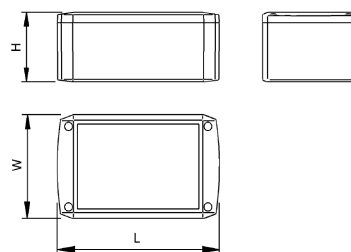

SPECIFICATION

Materials	Lid & base high impact ABS-UL94-V0 Screw covers rubber
Operating temperature	Resistant to temperatures up to 85°C
Protection class	IP54
Standard colours	Light grey similar to RAL 7035
Standard unit includes:	Lid and Base 4 x M3 machine screws 4 x rubber screw covers

LIGHT GREY	LENGTH	WIDTH	HEIGHT
CSACST001	90mm	50mm	35mm
CSACST002	110mm	60mm	40mm
CSACST003	125mm	75mm	50mm
CSACST004	155mm	95mm	60mm
CSACST005	190mm	115mm	75mm
CSACST006	220mm	140mm	90mm

1102 Transparent Lid

LIGHT GREY	LENGTH	WIDTH	HEIGHT
CSACTT001	90mm	50mm	35mm
CSACTT002	110mm	60mm	40mm
CSACTT003	125mm	75mm	50mm
CSACTT004	155mm	95mm	60mm
CSACTT005	190mm	115mm	75mm
CSACTT006	220mm	140mm	90mm