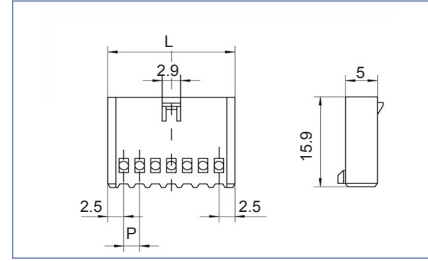

Crimps

PART NO.	RATING	WIRE SIZE
CTC600	6A	0.2 - 0.35mm ² 24- 22AWG

PART NO.	RATING	WIRE SIZE
CTC750	7.5A	0.2 - 0.5mm ² 24- 20AWG